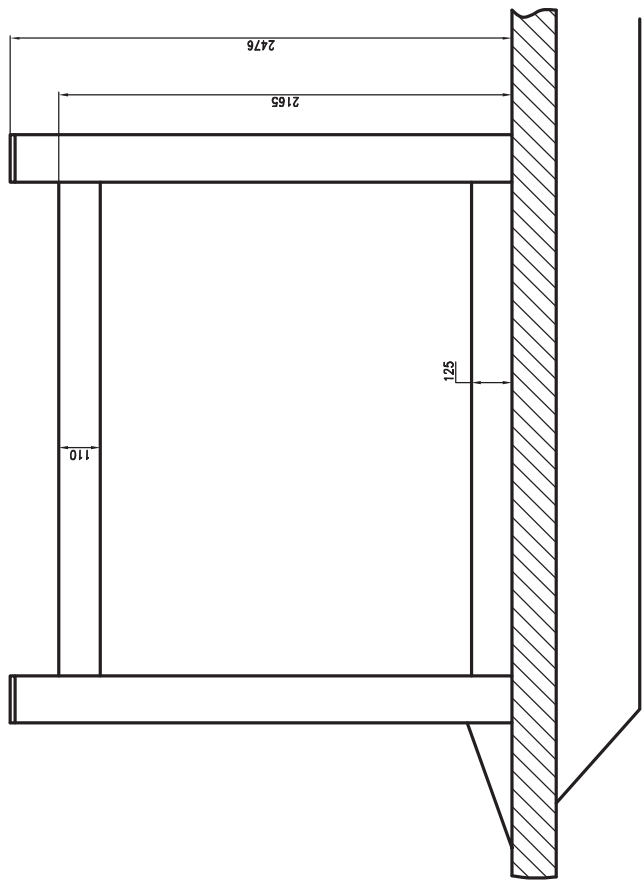

Freecall 1800 TUFFLIFT (88 33 54)

2 Dairy Drive, Coburg North VIC 3058

TUF5610

TUFFLIFT
.com.au

HOISTS FOR EVERY SPACE

TL3.6PH-H (PP8H)

TL3.6PH-S (PP8S)