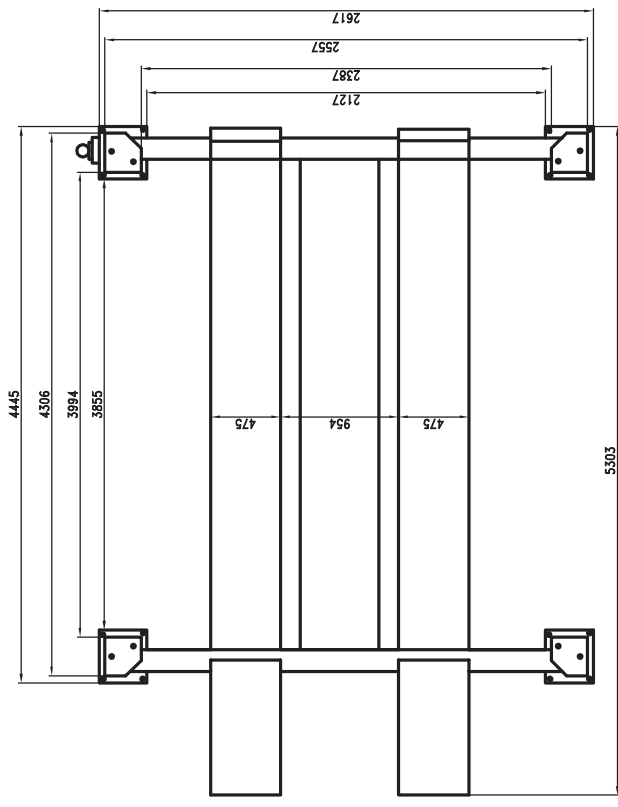

Freecall 1800 TUFFLIFT (88 33 54)

2 Dairy Drive, Coburg North VIC 3058

TUF5610

TUFFLIFT
.com.au

HOISTS FOR EVERY SPACE

TL3.6PH-H (PP8H)

TL3.6PH-S (PP8S)