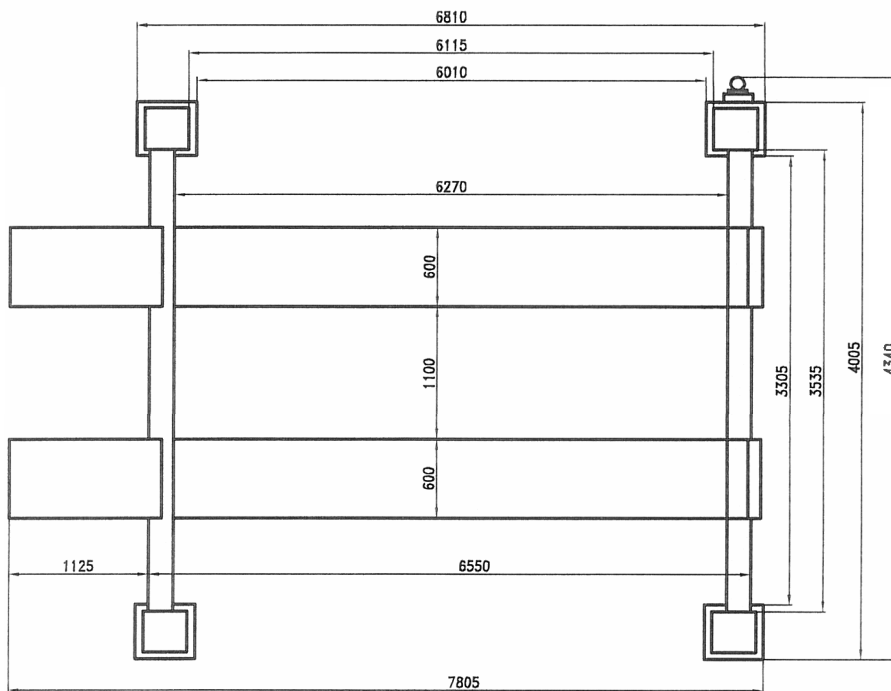

TL12.0TH (27K4P)

Specifications

Title of Drawing: TUF11A3

Model	Style	Lifting Capacity	Overall Height	Overall Width	Width Between Columns
TL12.0TH (27K4P)	4 Post	12000kg	2360mm	4005mm	3535mm