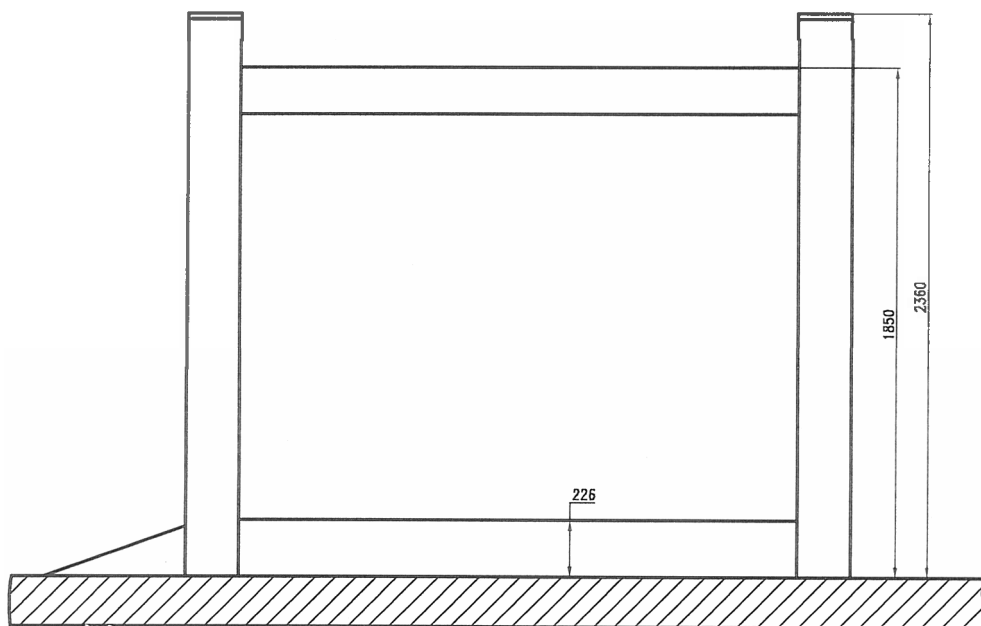

TL12.0TH (27K4P)

Specifications

Title of Drawing: TUF11A3

Model	Style	Lifting Capacity	Overall Height	Overall Width	Width Between Columns
TL12.0TH (27K4P)	4 Post	12000kg	2360mm	4005mm	3535mm