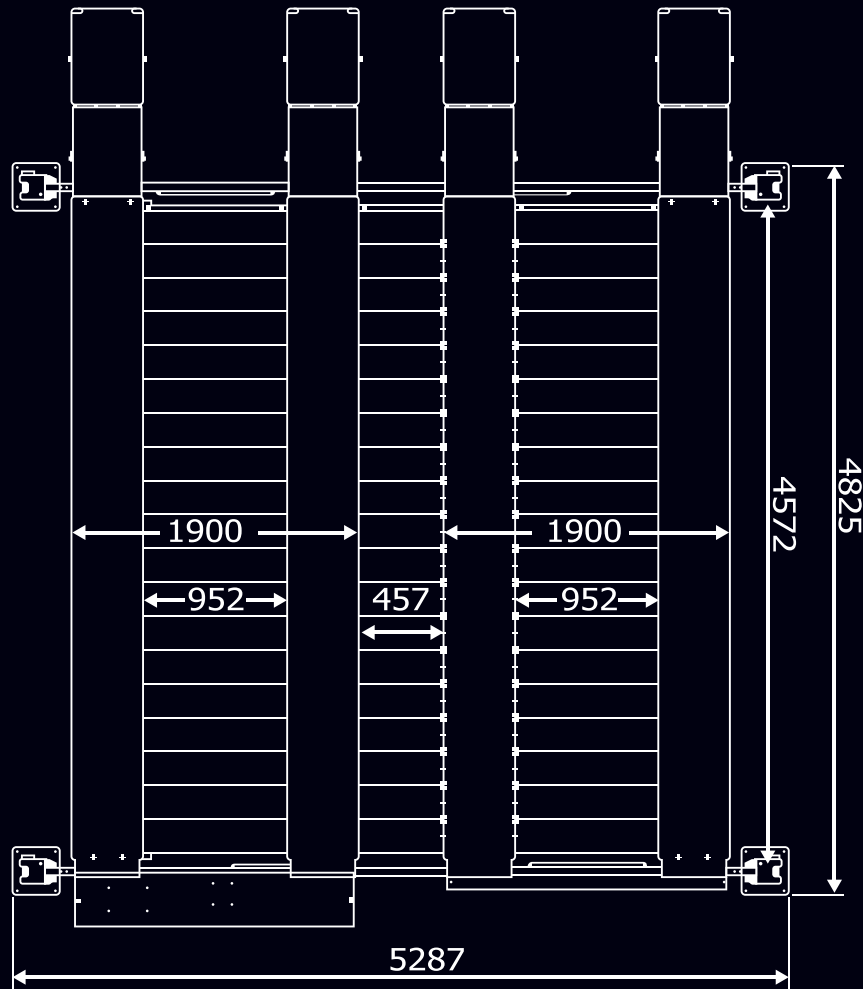

Parking Hoist – 4 Post – 4.0 Ton (total) TLD4.0TPL

AUSTRALIA WIDE DISTRIBUTION WAREHOUSE
MELBOURNE • DANDENONG SOUTH
SYDNEY • BRISBANE • PERTH

View our complete range at www.tufflift.com.au

Freecall 1800 88 33 50

46 Saintry Drive, Truganina VIC 3029

HOISTS FOR EVERY SPACE

TUF5972