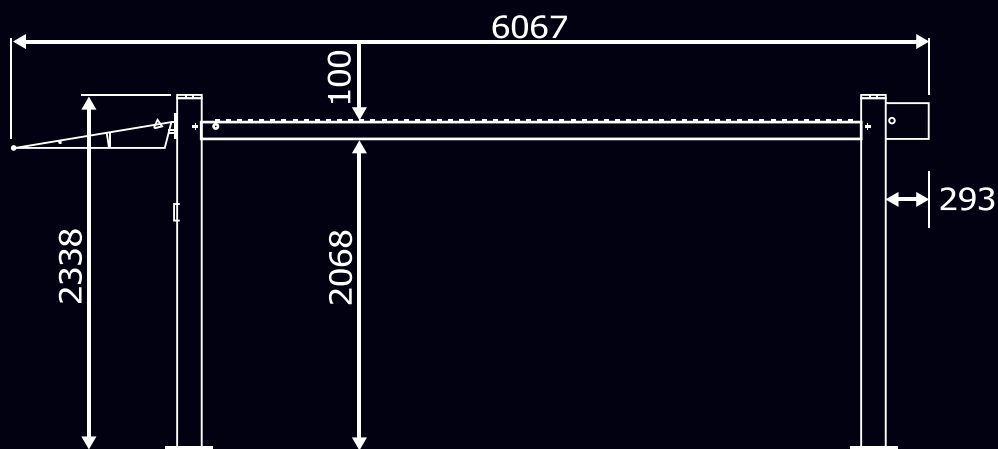

Parking Hoist – 4 Post – 4.0 Ton (total) TLD4.0TPL

AUSTRALIA WIDE DISTRIBUTION WAREHOUSE
MELBOURNE • DANDENONG SOUTH
SYDNEY • BRISBANE • PERTH

View our complete range at www.tufflift.com.au

Freecall 1800 88 33 50

46 Saintry Drive, Truganina VIC 3029

HOISTS FOR EVERY SPACE

TUF5972