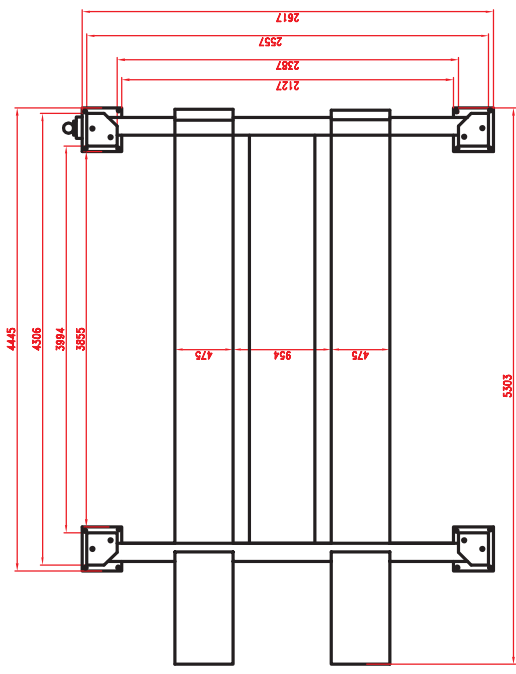

TL3.6PH-H (Extra High)

TL3.6PH-S (Standard Height)