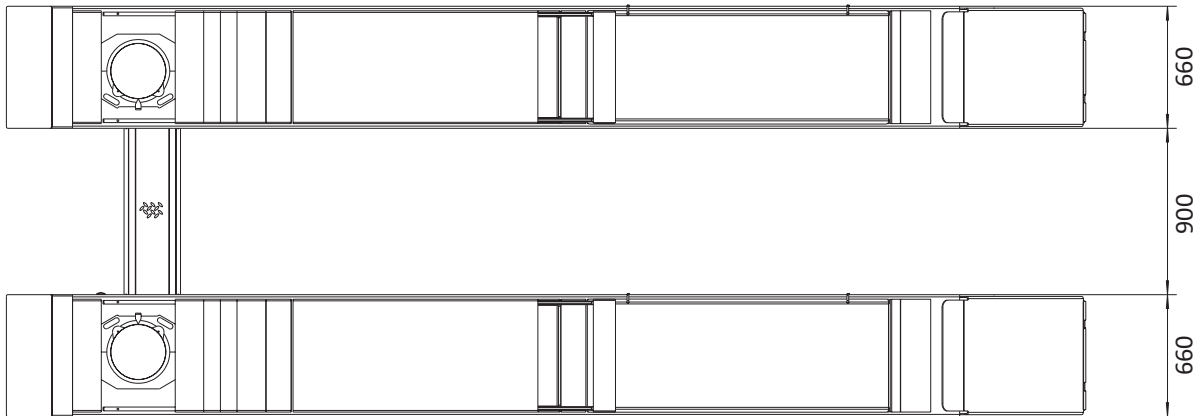

EE-6604.BWF.48L.40T

WHEEL ALIGNMENT SCISSOR

View our complete range at www.tufflift.com.au

AUSTRALIA WIDE DISTRIBUTION WAREHOUSE
MELBOURNE • BRISBANE • ADELAIDE
DANDENONG SOUTH • SYDNEY • PERTH

Freecall 1800 88 33 50

46 Saintly Drive, Truganina VIC 3029

HOISTS FOR EVERY SPACE