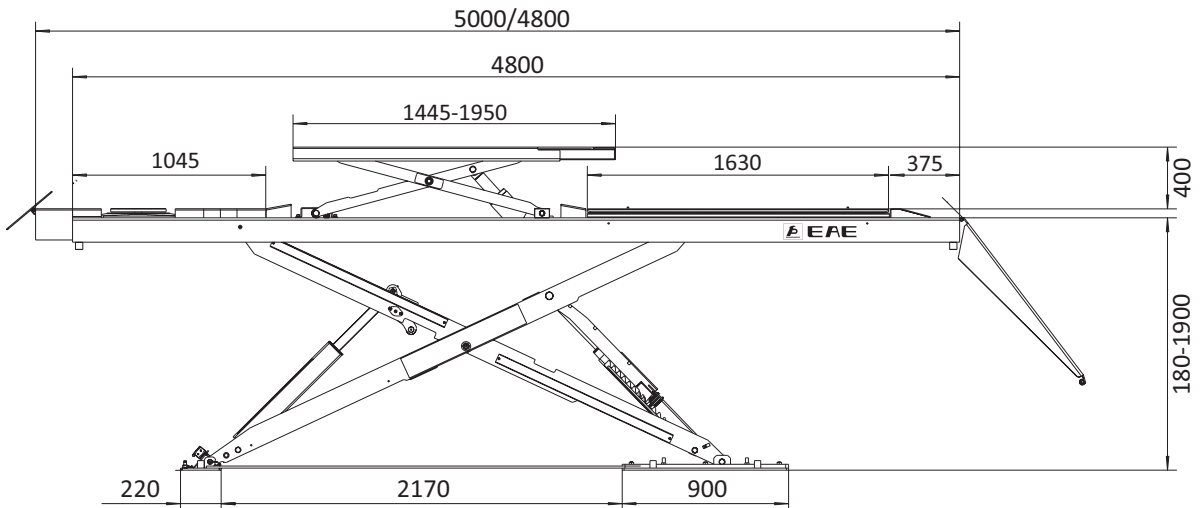

EE-6604.BWF.48L.40T

WHEEL ALIGNMENT SCISSOR

View our complete range at www.tufflift.com.au

AUSTRALIA WIDE DISTRIBUTION WAREHOUSE
MELBOURNE • BRISBANE • ADELAIDE
DANDENONG SOUTH • SYDNEY • PERTH

Freecall 1800 88 33 50

46 Saintly Drive, Truganina VIC 3029

HOISTS FOR EVERY SPACE