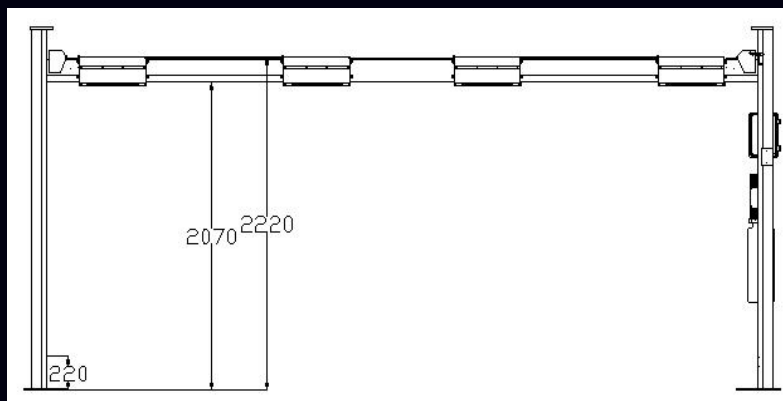

Parking Hoist – 4 Post – 4.0 Ton (total) TLD4.0TPL

AUSTRALIA WIDE DISTRIBUTION WAREHOUSE
MELBOURNE • DANDENONG SOUTH
SYDNEY • BRISBANE • PERTH

View our complete range at www.tufflift.com.au

Freecall 1800 88 33 50

46 Saintly Drive, Truganina VIC 3029

TUF5972