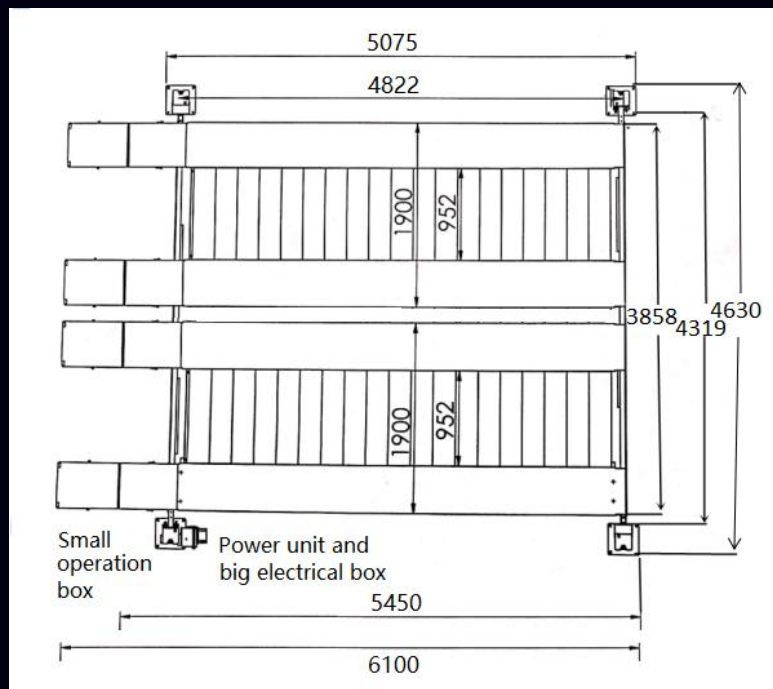

Parking Hoist – 4 Post – 4.0 Ton (total) TLD4.0TPL

AUSTRALIA WIDE DISTRIBUTION WAREHOUSE
MELBOURNE • DANDENONG SOUTH
SYDNEY • BRISBANE • PERTH

View our complete range at www.tufflift.com.au

Freecall 1800 88 33 50

46 Saintly Drive, Truganina VIC 3029

TUF5972