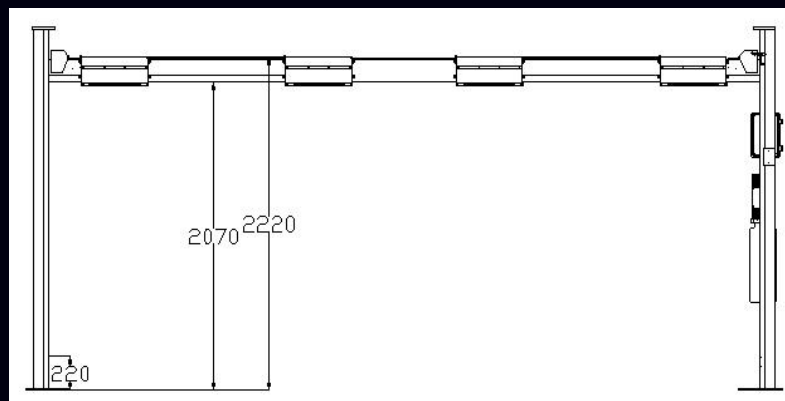

Parking Hoist – 4 Post – 4.0 Ton (total) TLD4.0TPL

AUSTRALIA WIDE DISTRIBUTION WAREHOUSE
MELBOURNE • DANDENONG SOUTH
SYDNEY • BRISBANE • PERTH

View our complete range at www.tufflift.com.au

Freecall 1800 88 33 50

46 Saintly Drive, Truganina VIC 3029

TUF5972