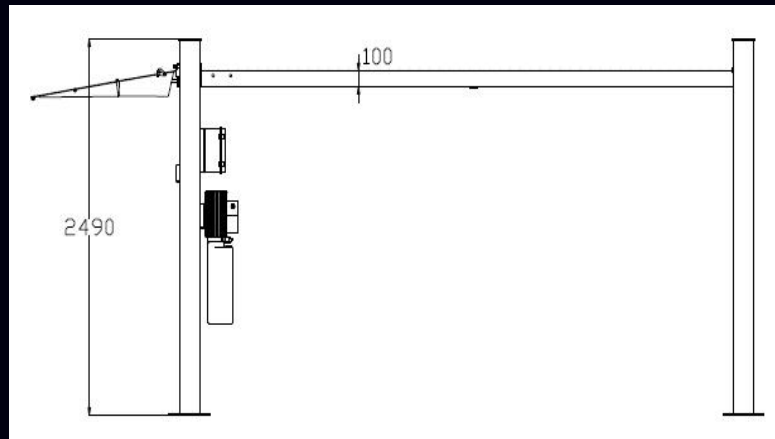

Parking Hoist – 4 Post – 4.0 Ton (total) TLD4.0TPL

AUSTRALIA WIDE DISTRIBUTION WAREHOUSE
MELBOURNE • DANDENONG SOUTH
SYDNEY • BRISBANE • PERTH

View our complete range at www.tufflift.com.au

Freecall 1800 88 33 50

46 Saintly Drive, Truganina VIC 3029

TUF5972