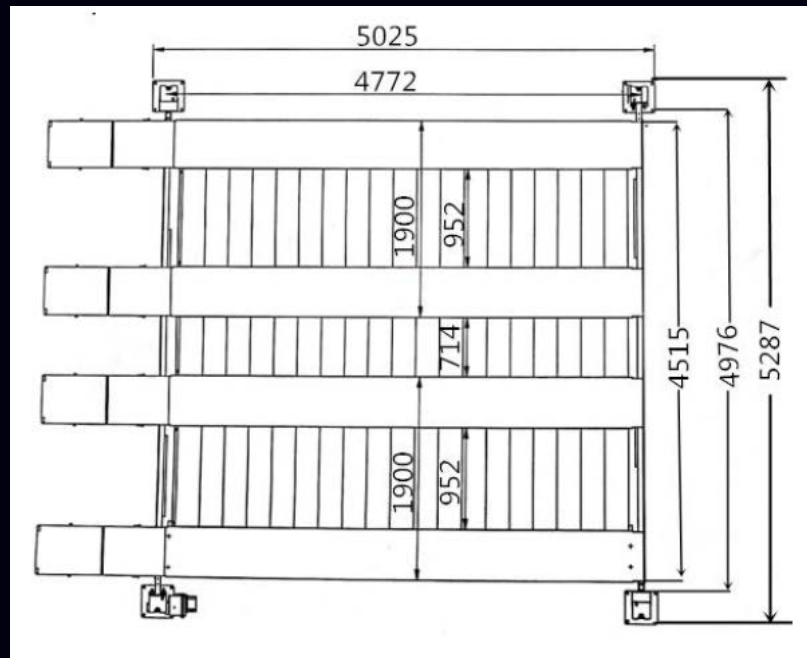

Parking Hoist – 4 Post – 4.0 Ton (total) TLD4.0TPL

AUSTRALIA WIDE DISTRIBUTION WAREHOUSE
MELBOURNE • DANDENONG SOUTH
SYDNEY • BRISBANE • PERTH

View our complete range at www.tufflift.com.au

Freecall 1800 88 33 50

46 Saintly Drive, Truganina VIC 3029

TUF5972