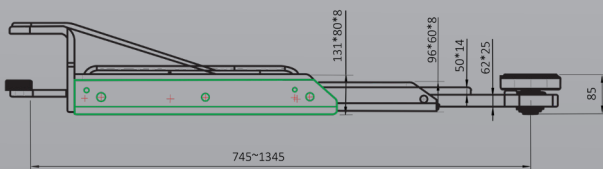

EE-62C.42T (LPA)

4.2 Ton 2 Post Clear Floor Hoist Low Profile Arms - Electronic Controls

- » Fast motor (3ph) 35 sec
- » 4.2 Ton lifting capacity
- » Lifting height of 1.90m plus 4WD adapters
- » Durable charcoal Hammertone powder coat finish, with orange arms
- » Low Profile Arms (85mm)
- » Full electronic controls for ease of operation
- » Accurate Parking System (APS)
 - Park at any height / Lower vehicle without needing to raise first
- » Arm tool trays
- » Combination screw pads plus 4WD adapter
- » Certified to Australian Standards and design registered with Worksafe
- » Optional EV charging station
- » Optional wheel support adapter
 - Pick up from tyres
- » 2 Years parts & labour warranty

LOW PROFILE ARMS

INCLUSIONS

OPTIONS

EE-62C.42T (LPA)

Minimum Concrete Requirement
150mm
Recommended Ceiling Height
4.2m
Power Requirements
240v
2.2kw 16 amps
3 phase
3.5kw 9 amps
Fast motor
No neutral required
Freight Dimensions
390 x 57 x 103cm
698kg