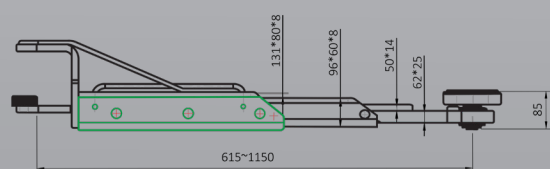

EE-62C.42T (LPA)

4.2 Ton 2 Post Clear Floor Hoist Low Profile Arms - Electronic Controls

- » Fast motor (3ph) 35 sec
- » 4.2 Ton lifting capacity
- » Lifting height of 1.90m plus 4WD adapters
- » Durable charcoal Hammertone powder coat finish, with orange arms
- » Low Profile Arms (85mm)
- » Full electronic controls for ease of operation
- » Accurate Parking System (APS)
 - Park at any height / Lower vehicle without needing to raise first
- » Arm tool trays
- » Combination screw pads plus 4WD adapter
- » Certified to Australian Standards and design registered with Worksafe
- » Optional EV charging station
- » Optional wheel support adapter
 - Pick up from tyres
- » 2 Years parts & labour warranty

LOW PROFILE ARMS

INCLUSIONS

OPTIONS

EE-62C.42T (LPA)

Minimum Concrete Requirement
150mm
Recommended Ceiling Height
4.2m
Power Requirements
240v
2.2kw 16 amps
3 phase
3.5kw 9 amps
Fast motor
No neutral required
Freight Dimensions
390 x 57 x 103cm
698kg