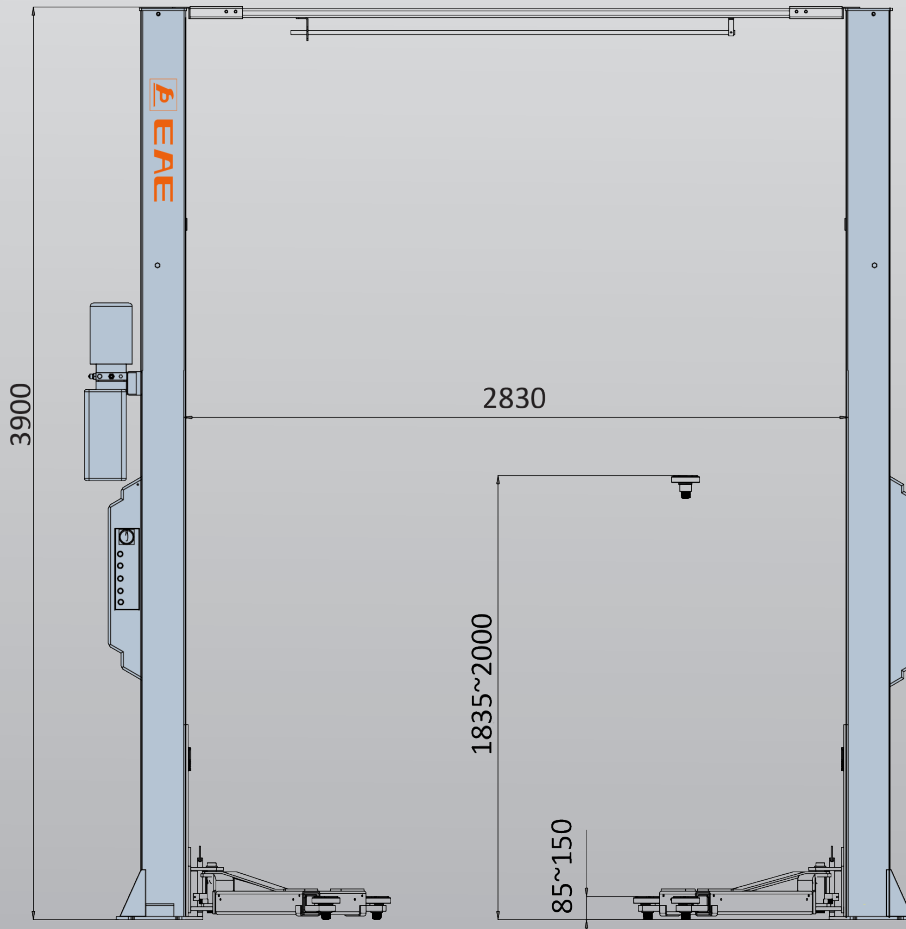

EE-62C.42T (LPA)

4.2 Ton 2 Post Clear Floor Hoist Low Profile Arms - Electronic Controls

- » Fast motor (3ph) 35 sec
- » 4.2 Ton lifting capacity
- » Lifting height of 1.90m plus 4WD adapters
- » Durable charcoal Hammertone powder coat finish, with orange arms
- » Low Profile Arms (85mm)
- » Full electronic controls for ease of operation
- » Accurate Parking System (APS)
 - Park at any height / Lower vehicle without needing to raise first
- » Arm tool trays
- » Combination screw pads plus 4WD adapter
- » Certified to Australian Standards and design registered with Worksafe
- » Optional EV charging station
- » Optional wheel support adapter
 - Pick up from tyres
- » 2 Years parts & labour warranty

LOW PROFILE ARMS

INCLUSIONS

OPTIONS

EE-62C.42T (LPA)

Minimum Concrete Requirement
150mm
Recommended Ceiling Height
4.2m
Power Requirements
240v
2.2kw 16 amps
3 phase
3.5kw 9 amps
Fast motor
No neutral required
Freight Dimensions
390 x 57 x 103cm
698kg