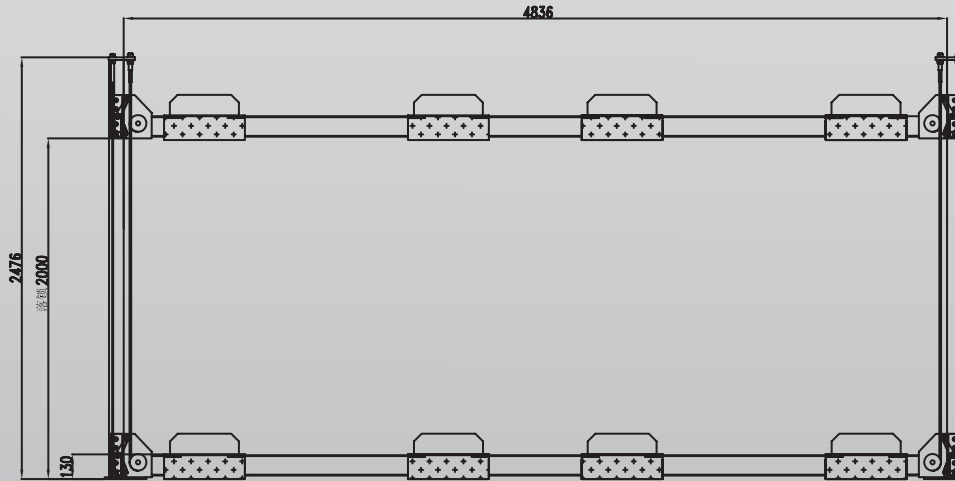

TLD4.0TPL5.0M

4 Post Twin Platform Parking Hoist

- » 4.0 Ton lifting capacity
- » Double your parking space
- » Ideal for compact spaces, less columns to navigate around

- » Mechanical lock release, no compressor required
- » Durable charcoal Hammertone powder coat finish
- » 5 Year structural, 1 Year electrical parts & labour warranty

INCLUSIONS

Drip Trays

Wheel Stops

Hydraulic Oil

Wheel Chocks

OPTIONS

RJ35 Manual Sliding Jack

Steel Tool Tray

950mm Infill Kit

Aluminium Approach Ramps

TLD4.0TPL5.0M

Minimum Concrete Requirement

100mm

Recommended Ceiling Height

3.7m

Power Requirements

240v

2.2kw 14.5amps

Freight Dimensions

1. 430x57x75cm
760kg

2. 505x57x51cm
590kg