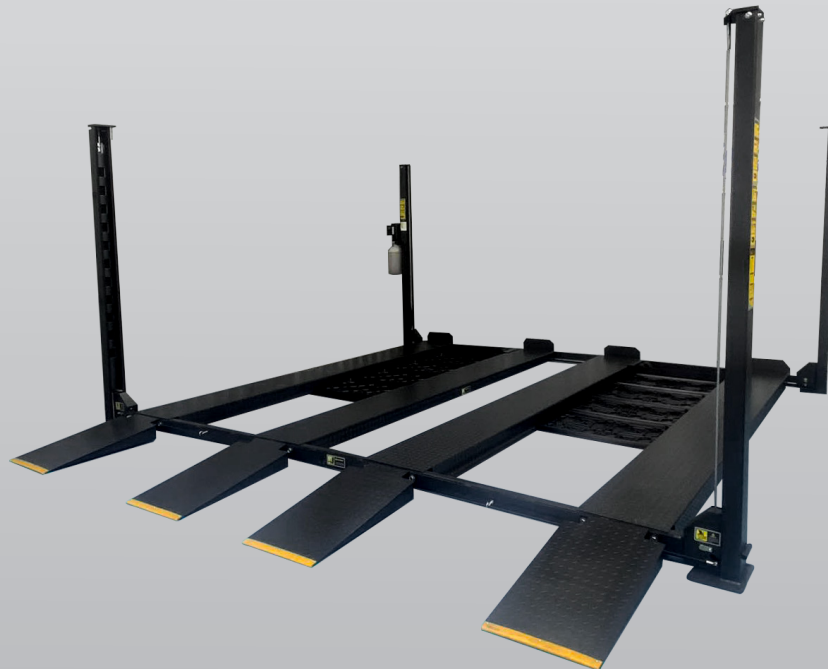

TLD4.0TPL5.0M

4 Post Twin Platform Parking Hoist

- » 4.0 Ton lifting capacity
- » Double your parking space
- » Ideal for compact spaces, less columns to navigate around

- » Mechanical lock release, no compressor required
- » Durable charcoal Hammertone powder coat finish
- » 5 Year structural, 1 Year electrical parts & labour warranty

INCLUSIONS

Drip Trays

Wheel Stops

Hydraulic Oil

Wheel Chocks

OPTIONS

RJ35 Manual Sliding Jack

Steel Tool Tray

950mm Infill Kit

Aluminium Approach Ramps

TLD4.0TPL5.0M

Minimum Concrete Requirement

100mm

Recommended Ceiling Height

3.7m

Power Requirements

240v

2.2kw 14.5amps

Freight Dimensions

1. 430x57x75cm
760kg

2. 505x57x51cm
590kg