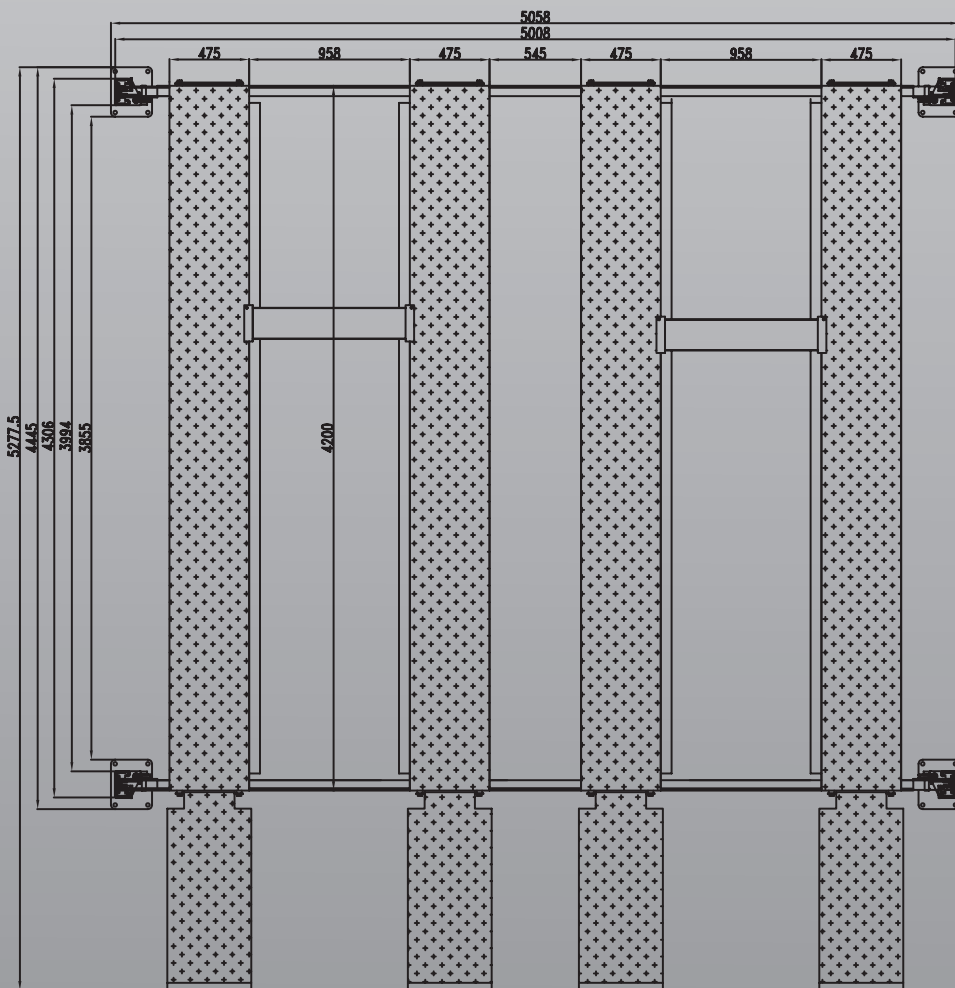

TLD4.0TPL5.0M

4 Post Twin Platform Parking Hoist

- » 4.0 Ton lifting capacity
- » Double your parking space
- » Ideal for compact spaces, less columns to navigate around

- » Mechanical lock release, no compressor required
- » Durable charcoal Hammertone powder coat finish
- » 5 Year structural, 1 Year electrical parts & labour warranty

INCLUSIONS

Drip Trays

Wheel Stops

Hydraulic Oil

Wheel Chocks

OPTIONS

RJ35 Manual Sliding Jack

Steel Tool Tray

950mm Infill Kit

Aluminium Approach Ramps

TLD4.0TPL5.0M

Minimum Concrete Requirement

100mm

Recommended Ceiling Height

3.7m

Power Requirements

240v

2.2kw 14.5amps

Freight Dimensions

1. 430x57x75cm
760kg

2. 505x57x51cm
590kg