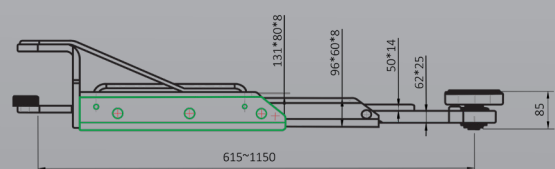

EE-62C.42T (LPA)

4.2 Ton 2 Post Clear Floor Hoist Low Profile Arms - Electronic Controls

- » Fast motor (3ph) 35 sec
- » 4.2 Ton lifting capacity
- » Lifting height of 1.90m plus 4WD adapters
- » Durable charcoal Hammertone powder coat finish, with orange arms
- » Low Profile Arms (85mm)
- » Full electronic controls for ease of operation
- » Accurate Parking System (APS)
 - Park at any height / Lower vehicle without needing to raise first
- » Arm tool trays
- » Combination screw pads plus 4WD adapter
- » Certified to Australian Standards and design registered with Worksafe
- » Optional EV charging station
- » Optional wheel support adapter
 - Pick up from tyres
- » 5 Years Structural, 2 Years electrical, parts & labour warranty

LOW PROFILE ARMS

INCLUSIONS

OPTIONS

EE-62C.42T (LPA)

Minimum Concrete Requirement

150mm

Recommended Ceiling Height

4.2m

390 x 57 x 103cm

698kg