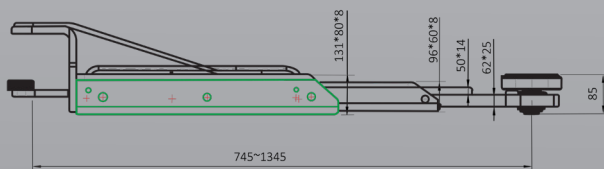

EE-62C.42T (LPA)

4.2 Ton 2 Post Clear Floor Hoist Low Profile Arms - Electronic Controls

- » Fast motor (3ph) 35 sec
- » 4.2 Ton lifting capacity
- » Lifting height of 1.90m plus 4WD adapters
- » Durable charcoal Hammertone powder coat finish, with orange arms
- » Low Profile Arms (85mm)
- » Full electronic controls for ease of operation
- » Accurate Parking System (APS)
 - Park at any height / Lower vehicle without needing to raise first
- » Arm tool trays
- » Combination screw pads plus 4WD adapter
- » Certified to Australian Standards and design registered with Worksafe
- » Optional EV charging station
- » Optional wheel support adapter
 - Pick up from tyres
- » 5 Years Structural, 2 Years electrical, parts & labour warranty

LOW PROFILE ARMS

INCLUSIONS

OPTIONS

EE-62C.42T (LPA)

Minimum Concrete Requirement

150mm

Recommended Ceiling Height

4.2m

390 x 57 x 103cm

698kg