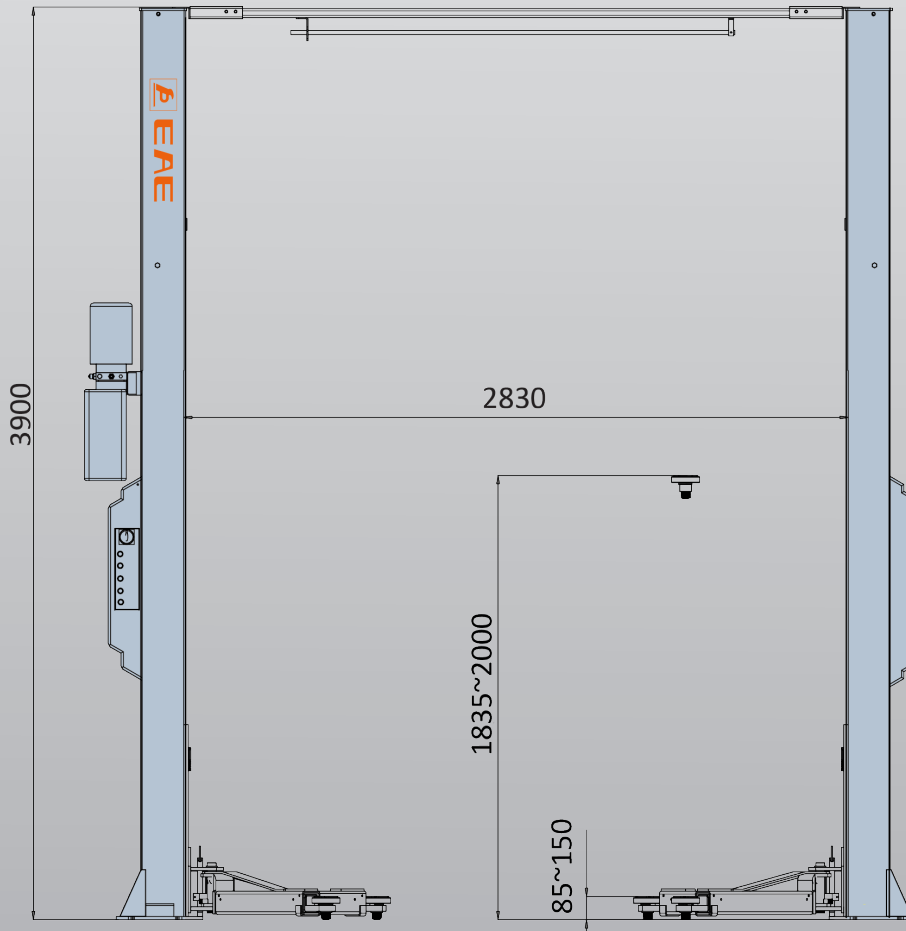

EE-62C.42T (LPA)

4.2 Ton 2 Post Clear Floor Hoist Low Profile Arms - Electronic Controls

- » Fast motor (3ph) 35 sec
- » 4.2 Ton lifting capacity
- » Lifting height of 1.90m plus 4WD adapters
- » Durable charcoal Hammertone powder coat finish, with orange arms
- » Low Profile Arms (85mm)
- » Full electronic controls for ease of operation
- » Accurate Parking System (APS)
 - Park at any height / Lower vehicle without needing to raise first
- » Arm tool trays
- » Combination screw pads plus 4WD adapter
- » Certified to Australian Standards and design registered with Worksafe
- » Optional EV charging station
- » Optional wheel support adapter
 - Pick up from tyres
- » 5 Years Structural, 2 Years electrical, parts & labour warranty

LOW PROFILE ARMS

INCLUSIONS

OPTIONS

EE-62C.42T (LPA)

Minimum Concrete Requirement

150mm

Recommended Ceiling Height

4.2m

390 x 57 x 103cm

698kg