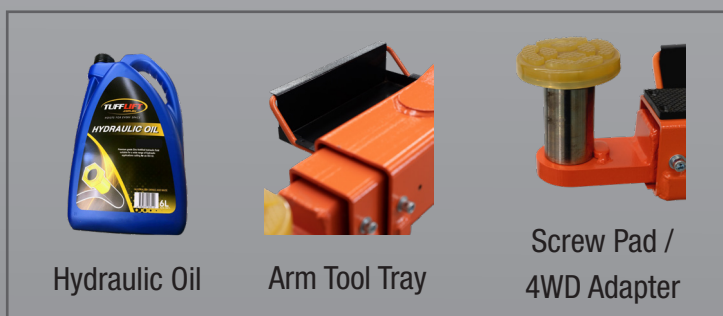

EE-62C.42T (LPA)

4.2 Ton 2 Post Clear Floor Hoist Low Profile Arms - Electronic Controls

- » Fast motor (3ph) 35 sec
- » 4.2 Ton lifting capacity
- » Lifting height of 1.90m plus 4WD adapters
- » Durable charcoal Hammertone powder coat finish, with orange arms
- » Low Profile Arms (85mm)
- » Full electronic controls for ease of operation
- » Accurate Parking System (APS)
 - Park at any height / Lower vehicle without needing to raise first
- » Arm tool trays
- » Combination screw pads plus 4WD adapter
- » Certified to Australian Standards and design registered with Worksafe
- » Optional EV charging station
- » Optional wheel support adapter
 - Pick up from tyres
- » 5 Years Structural, 2 Years electrical, parts & labour warranty

LOW PROFILE ARMS

INCLUSIONS

OPTIONS

EE-62C.42T (LPA)

Minimum Concrete Requirement

150mm

Recommended Ceiling Height

4.2m