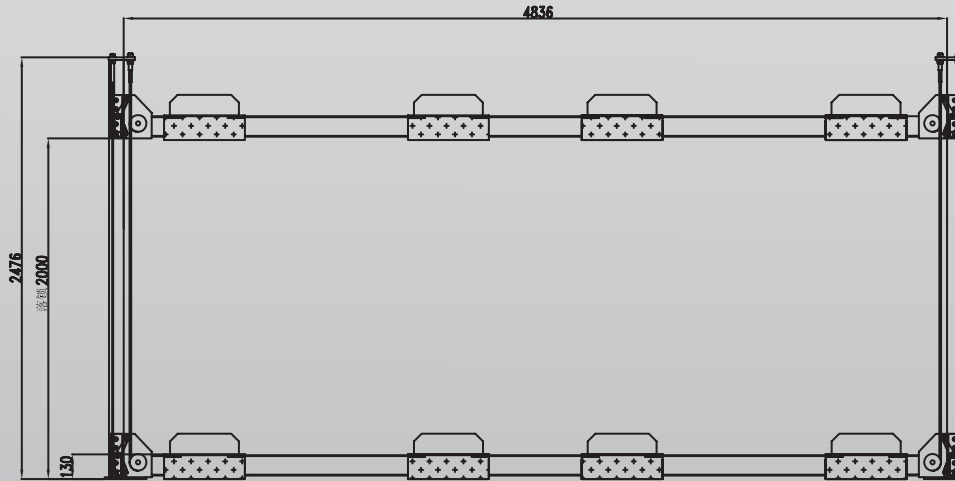

TLD4.0TPL5.0M

4 Post Twin Platform Parking Hoist

- » 4.0 Ton lifting capacity
- » Double your parking space
- » Ideal for compact spaces, less columns to navigate around

- » Mechanical lock release, no compressor required
- » Durable charcoal Hammertone powder coat finish
- » 5 Year structural, 1 Year electrical parts & labour warranty

INCLUSIONS

Drip Trays

Wheel Stops

Hydraulic Oil

Wheel Chocks

OPTIONS

RJ35 Manual Sliding Jack

Steel Tool Tray

950mm Infill Kit

Aluminium Approach Ramps

TLD4.0TPL5.0M

Minimum Concrete Requirement

100mm

Recommended Ceiling Height

3.7m

Power Requirements

240v

2.2kw 14.5amps

Freight Dimensions

1. 430 x 57 x 75cm
760kg

2. 505 x 57 x 51cm
590kg