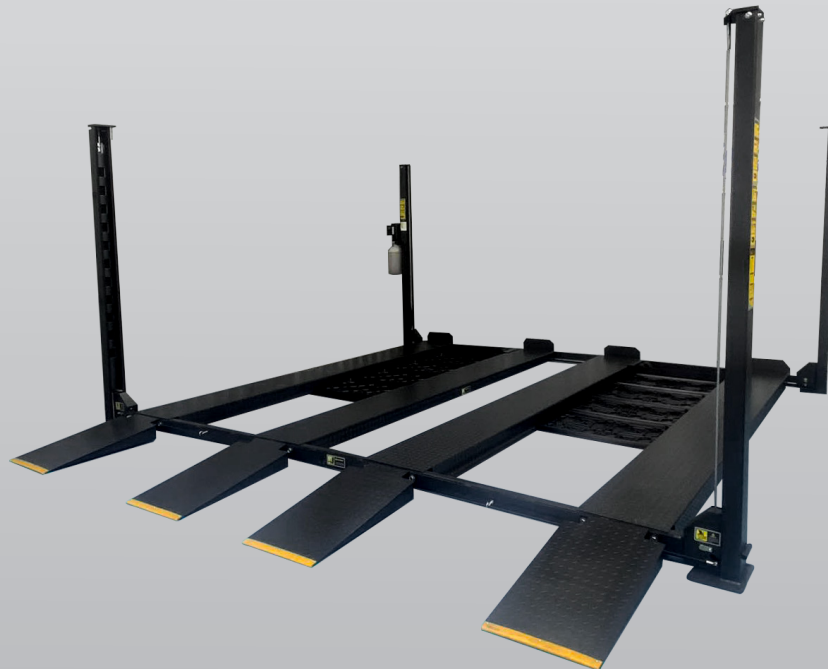

TLD4.0TPL5.0M

4 Post Twin Platform Parking Hoist

- » 4.0 Ton lifting capacity
- » Double your parking space
- » Ideal for compact spaces, less columns to navigate around

- » Mechanical lock release, no compressor required
- » Durable charcoal Hammertone powder coat finish
- » 5 Year structural, 1 Year electrical parts & labour warranty

INCLUSIONS

Drip Trays

Wheel Stops

Hydraulic Oil

Wheel Chocks

OPTIONS

RJ35 Manual Sliding Jack

Steel Tool Tray

950mm Infill Kit

Aluminium Approach Ramps

TLD4.0TPL5.0M

Minimum Concrete Requirement

100mm

Recommended Ceiling Height

3.7m

Power Requirements

240v

2.2kw 14.5amps

Freight Dimensions

1. 430 x 57 x 75cm
760kg

2. 505 x 57 x 51cm
590kg