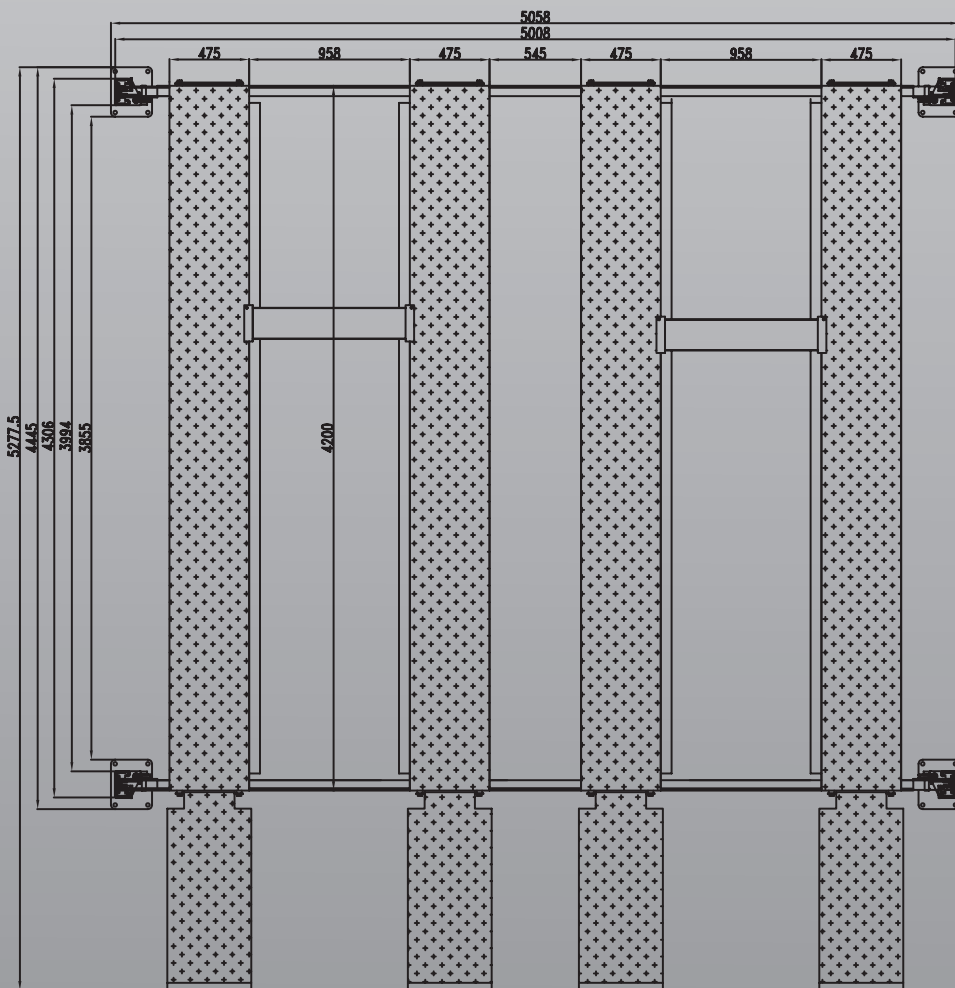

TLD4.0TPL5.0M

4 Post Twin Platform Parking Hoist

- » 4.0 Ton lifting capacity
- » Double your parking space
- » Ideal for compact spaces, less columns to navigate around

- » Mechanical lock release, no compressor required
- » Durable charcoal Hammertone powder coat finish
- » 5 Year structural, 1 Year electrical parts & labour warranty

INCLUSIONS

Drip Trays

Wheel Stops

Hydraulic Oil

Wheel Chocks

OPTIONS

RJ35 Manual Sliding Jack

Steel Tool Tray

950mm Infill Kit

Aluminium Approach Ramps

TLD4.0TPL5.0M

Minimum Concrete Requirement

100mm

Recommended Ceiling Height

3.7m

Power Requirements

240v

2.2kw 14.5amps

Freight Dimensions

1. 430 x 57 x 75cm
760kg

2. 505 x 57 x 51cm
590kg