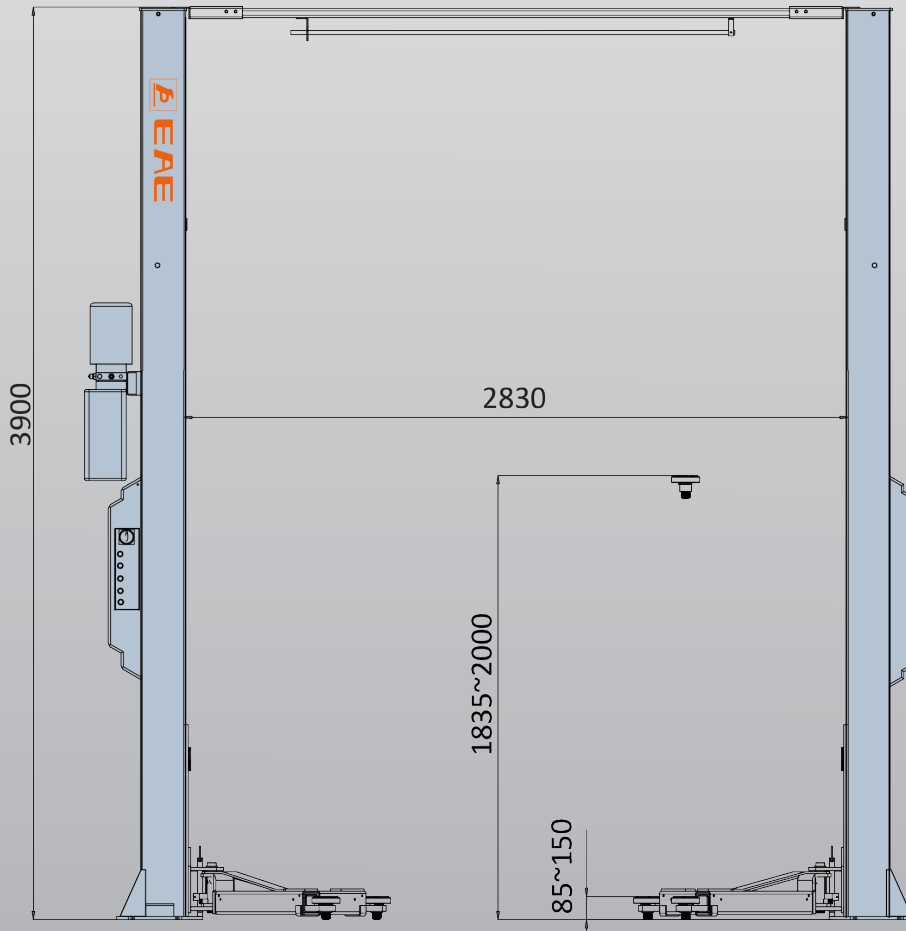

EE-62C.42T (LPA)

4.2 Ton 2 Post Clear Floor Hoist Low Profile Arms - Electronic Controls

- » Fast motor (3ph) 35 sec
- » 4.2 Ton lifting capacity
- » Lifting height of 1.90m plus 4WD adapters
- » Durable charcoal Hammertone powder coat finish, with orange arms
- » 3 Stage Low Profile Arms (85mm)
- » Full electronic controls for ease of operation
- » Accurate Parking System (APS)
 - Park at any height / Lower vehicle without needing to raise first
- » Arm tool trays
- » Combination screw pads plus 4WD adapter
- » Certified to Australian Standards and design registered with Worksafe
- » Optional EV charging station
- » Optional wheel support adapter
 - Pick up from tyres
- » 5 Years Structural, 2 Years electrical, parts & labour warranty

3 STAGE LOW PROFILE ARMS

INCLUSIONS

OPTIONS

EE-62C.42T (LPA)

Minimum Concrete Requirement

150mm

Recommended Ceiling Height

4.2m

390 x 57 x 103cm

698kg