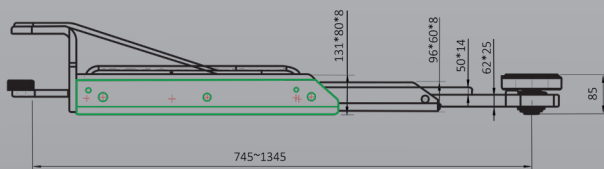

EE-62C.42T (LPA)

4.2 Ton 2 Post Clear Floor Hoist Low Profile Arms - Electronic Controls

- » Fast motor (3ph) 35 sec
- » 4.2 Ton lifting capacity
- » Lifting height of 1.90m plus 4WD adapters
- » Durable charcoal Hammertone powder coat finish, with orange arms
- » 3 Stage Low Profile Arms (85mm)
- » Full electronic controls for ease of operation
- » Accurate Parking System (APS)
 - Park at any height / Lower vehicle without needing to raise first
- » Arm tool trays
- » Combination screw pads plus 4WD adapter
- » Certified to Australian Standards and design registered with Worksafe
- » Optional EV charging station
- » Optional wheel support adapter
 - Pick up from tyres
- » 5 Years Structural, 2 Years electrical, parts & labour warranty

3 STAGE LOW PROFILE ARMS

INCLUSIONS

OPTIONS

EE-62C.42T (LPA)

Minimum Concrete Requirement

150mm

Recommended Ceiling Height

4.2m

390 x 57 x 103cm

698kg