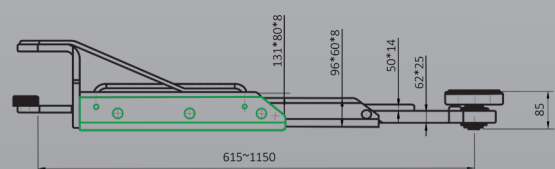

EE-62C.42T (LPA)

4.2 Ton 2 Post Clear Floor Hoist Low Profile Arms - Electronic Controls

- » Fast motor (3ph) 35 sec
- » 4.2 Ton lifting capacity
- » Lifting height of 1.90m plus 4WD adapters
- » Durable charcoal Hammertone powder coat finish, with orange arms
- » 3 Stage Low Profile Arms (85mm)
- » Full electronic controls for ease of operation
- » Accurate Parking System (APS)
 - Park at any height / Lower vehicle without needing to raise first
- » Arm tool trays
- » Combination screw pads plus 4WD adapter
- » Certified to Australian Standards and design registered with Worksafe
- » Optional EV charging station
- » Optional wheel support adapter
 - Pick up from tyres
- » 5 Years Structural, 2 Years electrical, parts & labour warranty

3 STAGE LOW PROFILE ARMS

INCLUSIONS

OPTIONS

EE-62C.42T (LPA)

Minimum Concrete Requirement

150mm

Recommended Ceiling Height

4.2m

390 x 57 x 103cm

698kg