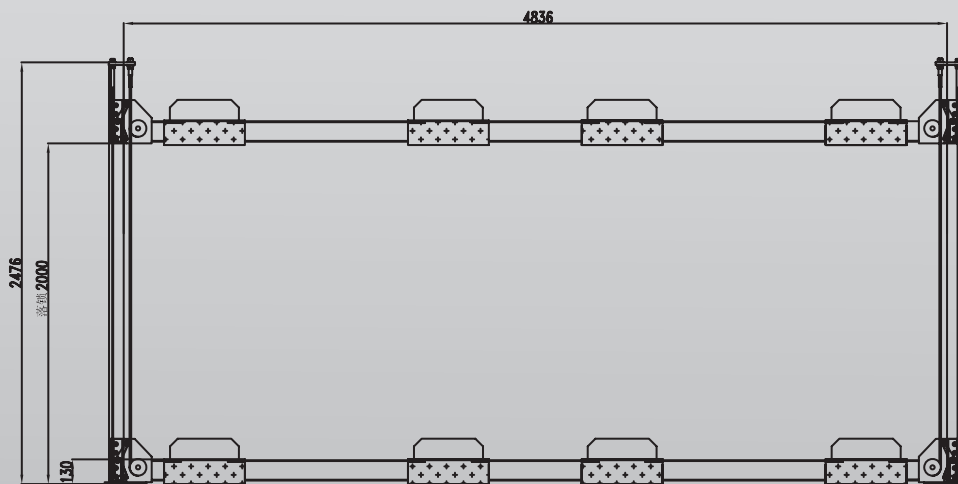

OPTIONS

RJ35 Manual Sliding Jack

950mm Infill Kit

Aluminium Approach Ramps

TLD4.0TPL5.0M

Minimum Concrete Requirement

100mm

Recommended Ceiling Height

3.7m

Power Requirements

240v

2.2kw 14.5amps

Freight Dimensions

1. 430 x 57 x 75cm
760kg

2. 505 x 57 x 51cm
590kg