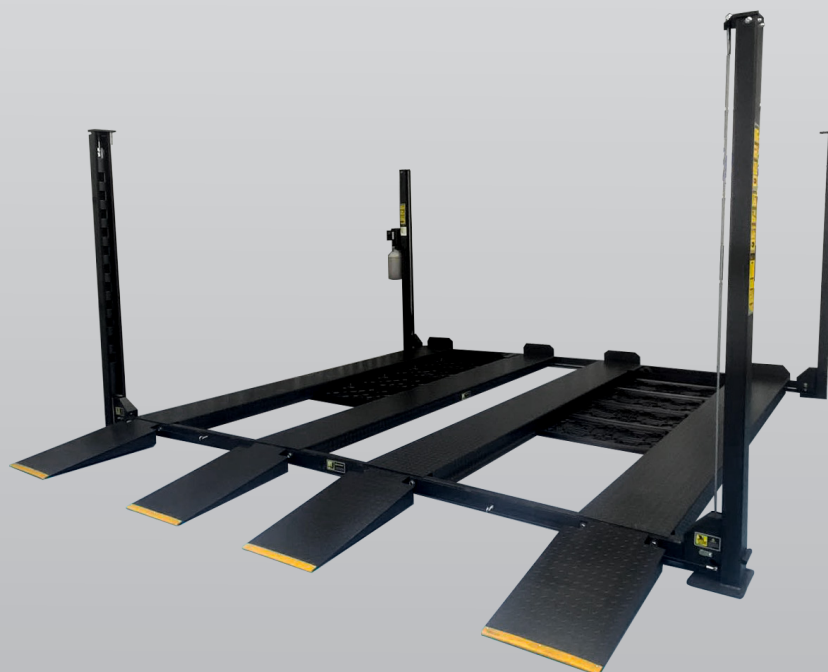

TLD4.0TPL5.0M

4 Post Twin Platform Parking Hoist

» 4.0 Ton lifting capacity

» Double your parking space

» Ideal for compact spaces, less columns to navigate around

» Mechanical lock release, no compressor required

» Durable charcoal Hammertone powder coat finish

» 5 Year structural, 1 Year electrical parts & labour warranty

INCLUSIONS

Drip Trays

Wheel Stops

Steel Tool Tray

Hydraulic Oil

Wheel Chocks

OPTIONS

RJ35 Manual Sliding Jack

950mm Infill Kit

Aluminium Approach Ramps

TLD4.0TPL5.0M

Minimum Concrete Requirement

100mm

Recommended Ceiling Height

3.7m

Power Requirements

240v

2.2kw 14.5amps

Freight Dimensions

1. 430 x 57 x 75cm
760kg

2. 505 x 57 x 51cm
590kg