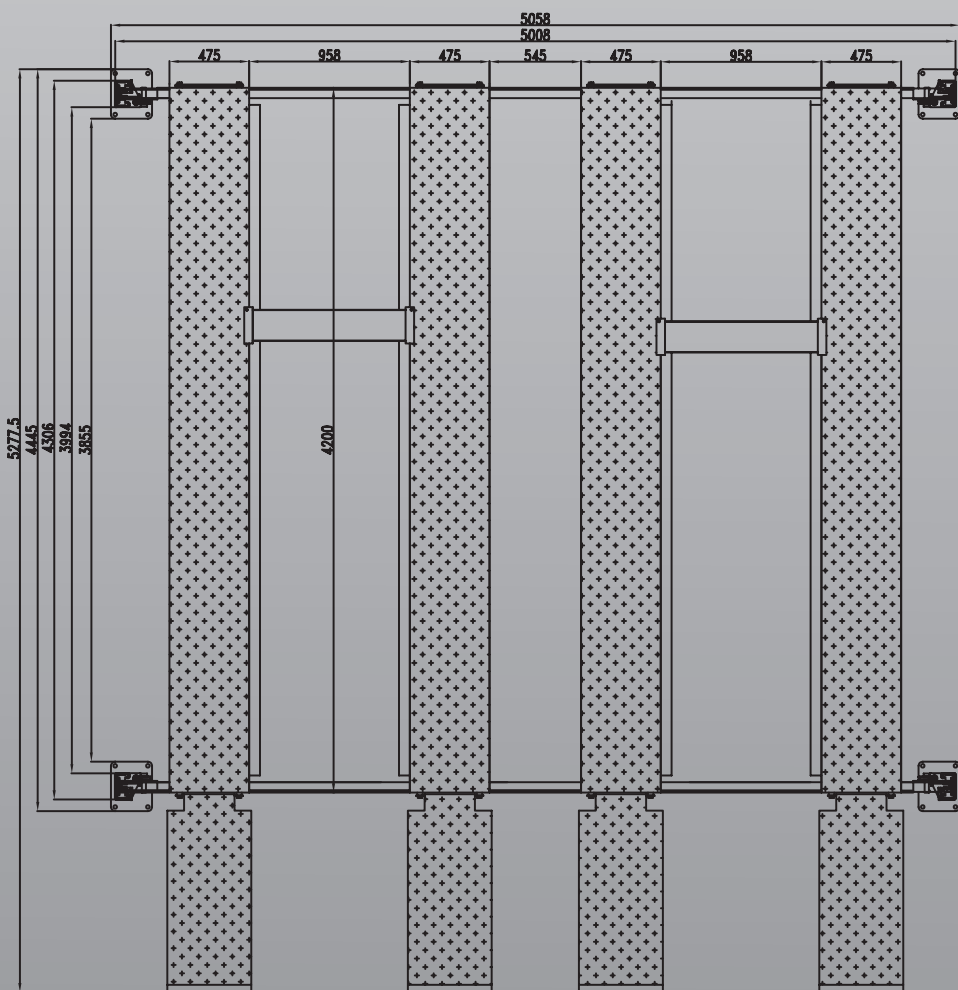

TLD4.0TPL5.0M

4 Post Twin Platform Parking Hoist

» 4.0 Ton lifting capacity

» Double your parking space

» Ideal for compact spaces, less columns to navigate around

» Mechanical lock release, no compressor required

OPTIONS

RJ35 Manual Sliding Jack

950mm Infill Kit

Aluminium Approach Ramps

TLD4.0TPL5.0M

Minimum Concrete Requirement

100mm

Recommended Ceiling Height

3.7m

Power Requirements

240v

2.2kw 14.5amps

Freight Dimensions

1. 430 x 57 x 75cm
760kg

2. 505 x 57 x 51cm
590kg