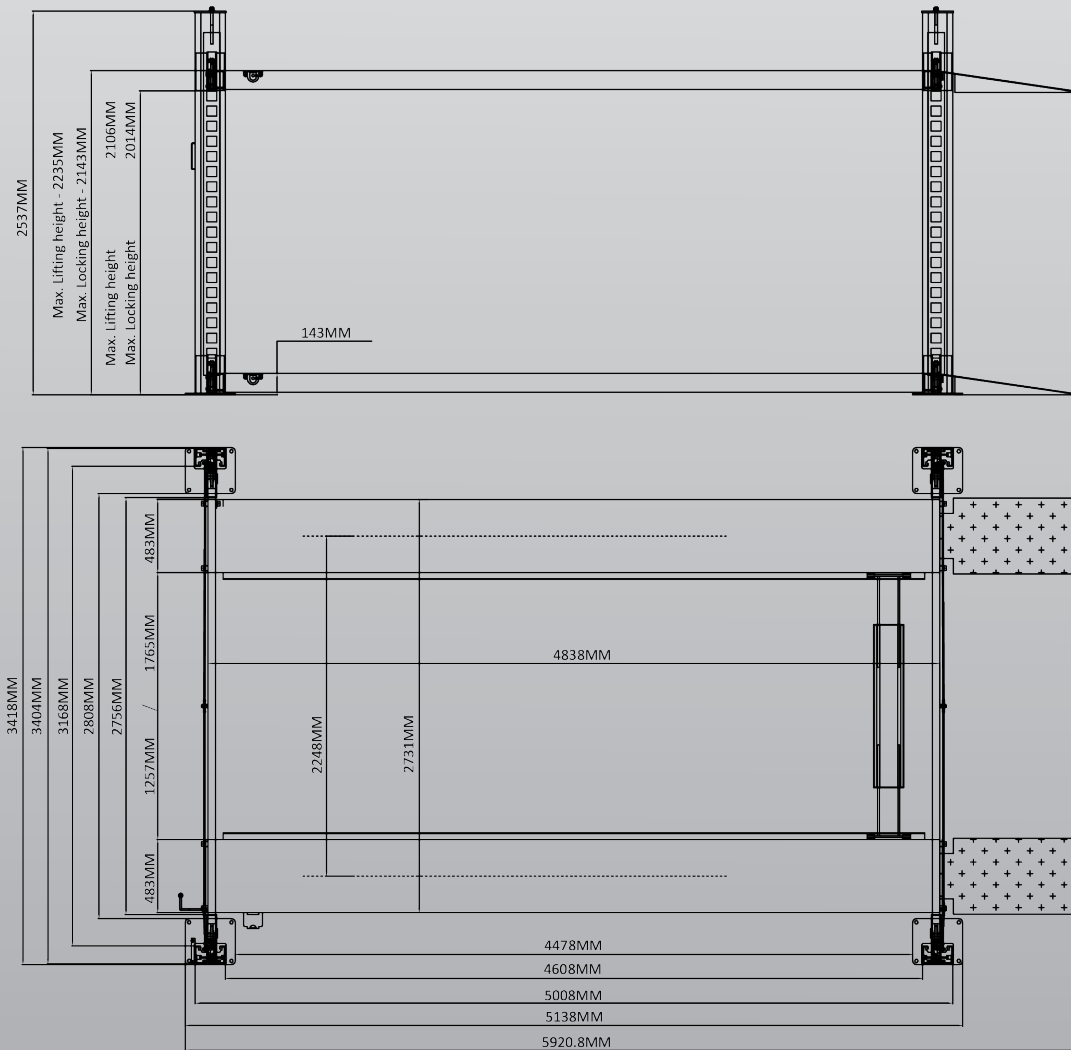

TL3.5PH-W

3.5 Ton 4 Post Parking Hoist - Extra Wide

» 3.5 Ton lifting capacity

» Double your parking space

» Diamond plated platforms

» Single point lock release

» Ideal for trailers, boats and wide vehicles

» Durable charcoal Hammertone Powder coat finish

» 5 Year structural, 1 year electrical, parts & labour warranty

INCLUSIONS

Hydraulic Oil

Jockey Wheel Holder

TL3.5PH-W

Minimum Concrete Requirement

180mm

Recommended Ceiling Height

3700mm

Power Requirements

240v

2.2kw 14.5 amps

3 phase

2.2kw 7 amps

No neutral required

Freight Dimensions

493.8 x 57 x 83cm

1100kg

FEATURES